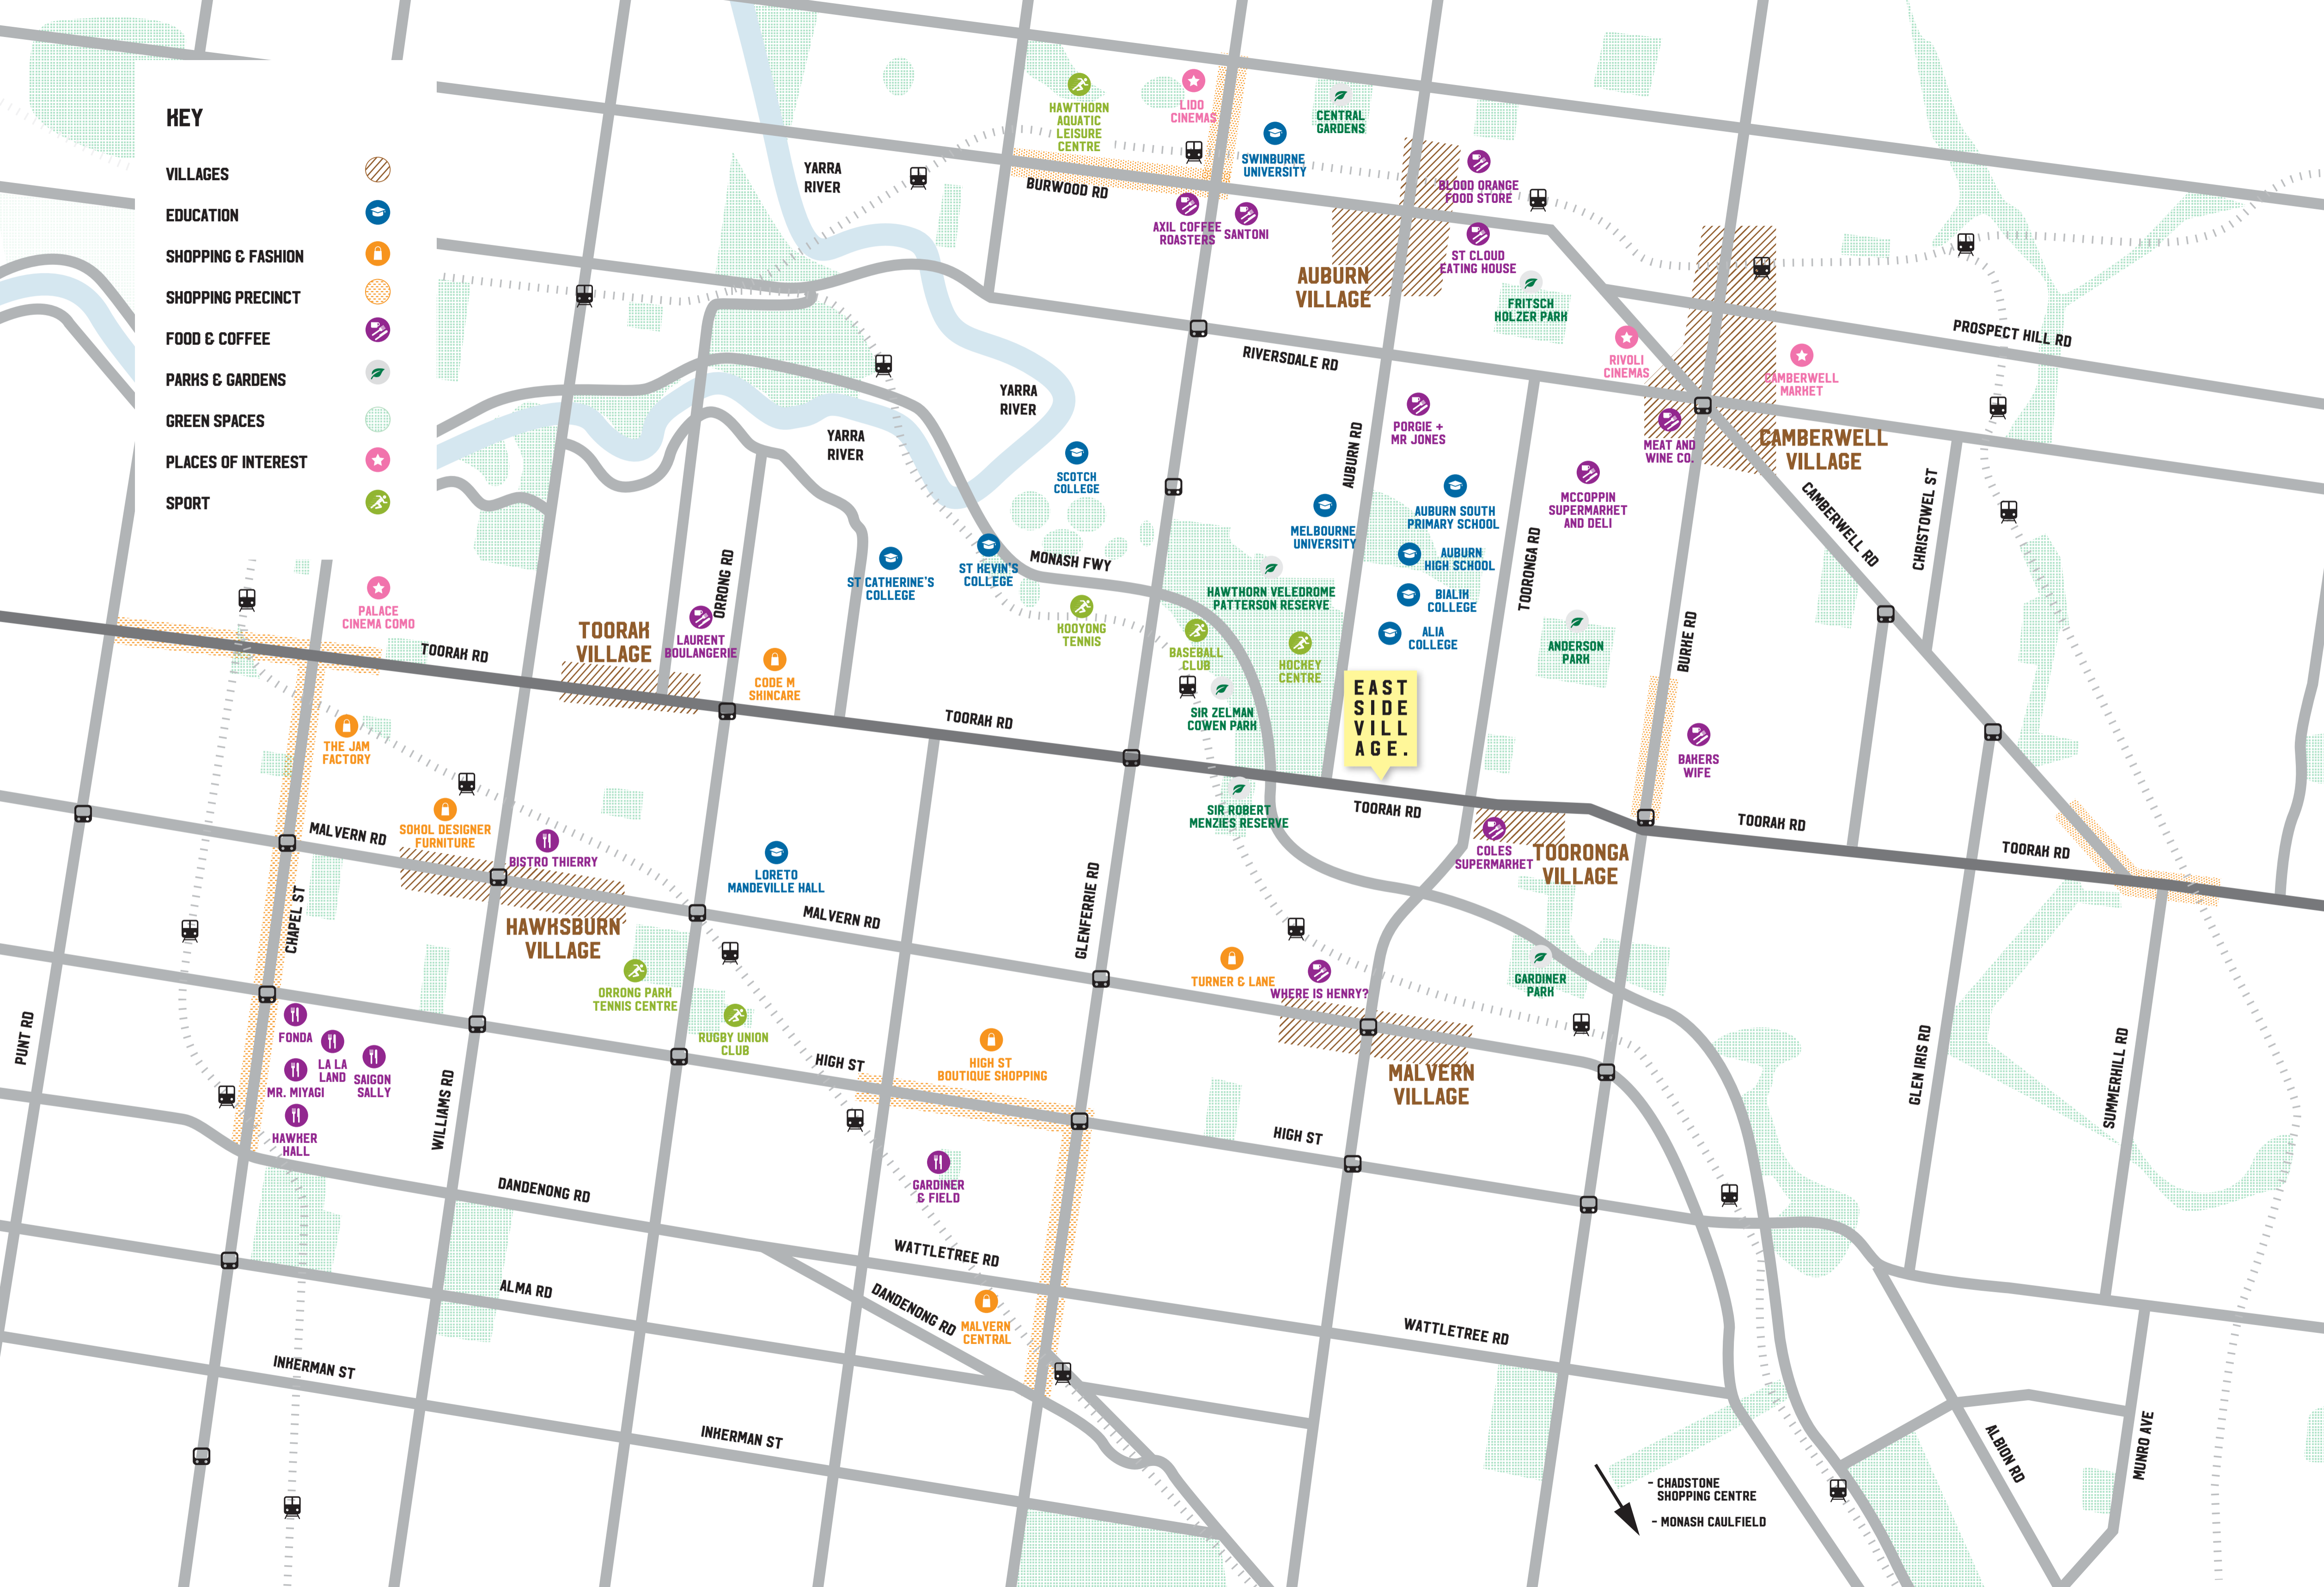

KEY

VILLAGES

EDUCATION

SHOPPING & FASHION

SHOPPING PRECINCT

FOOD & COFFEE

PARKS & GARDENS

GREEN SPACES

PLACES OF INTEREST

SPORT

EAST SIDE VILLAGE.

- CHADSTONE SHOPPING CENTRE
- MONASH CAULFIELD